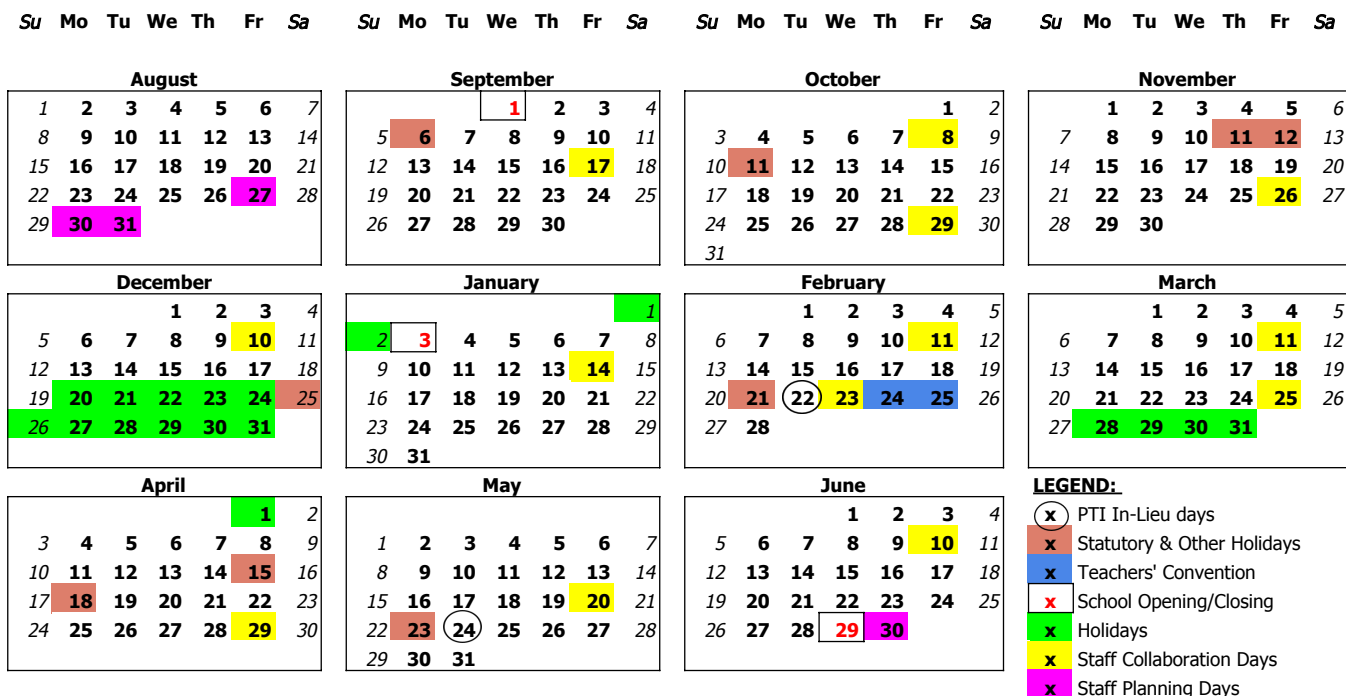

WOLF CREEK PUBLIC SCHOOLS

2021 - 2022 School Year

BASE CALENDAR

APPROVED

12/17/2020

August	Aug. 27, 30, 31	Staff Planning Days
September	Sept. 1	Students' First Day
	Sept. 6	Labour Day Holiday
	Sept. 17	Staff Collaboration Day
October	Oct. 11	Thanksgiving Day Holiday
	Oct. 8 & 29	Staff Collaboration Day
November	Nov. 11	Remembrance Day
	Nov. 12	Day off for students and staff
	Nov. 26	Staff Collaboration Day
December	Dec. 10	Staff Collaboration Day
	Dec. 20	Christmas Holidays (Dec 20 - Jan 2 inclusive)
January	Jan. 3	First day back after Holiday Break
	Jan. 14	Staff Collaboration Day
	Jan. 28	Conclusion of First Semester
February	Feb. 1	Commencement of Second Semester
	Feb. 11	Staff Collaboration Day
	Feb. 21	Family Day Holiday
	Feb. 22	Staff Earned Day Off (In-Lieu for Parent-Teacher Interviews)
	Feb. 23	Staff Collaboration Day
	Feb. 24-25	Teacher's Convention
March	Mar. 11	Staff Collaboration Day
	Mar. 25	Staff Collaboration Day
	Mar. 28	Spring Break (March 28 to April 1 inclusive)
April	Apr. 15	Good Friday
	Apr. 18	Easter Monday
	Apr. 29	Staff Collaboration Day
May	May 20	Staff Collaboration Day
	May 24	Staff Earned Day Off (In-Lieu for Parent-Teacher Interviews)
	May 23	Victoria Day Holiday
June	Jun. 10	Staff Collaboration Day
	Jun. 29	Students' Last Day (Conclusion of Second Semester)
	Jun. 30	Teacher Evaluation Day (final staff day)